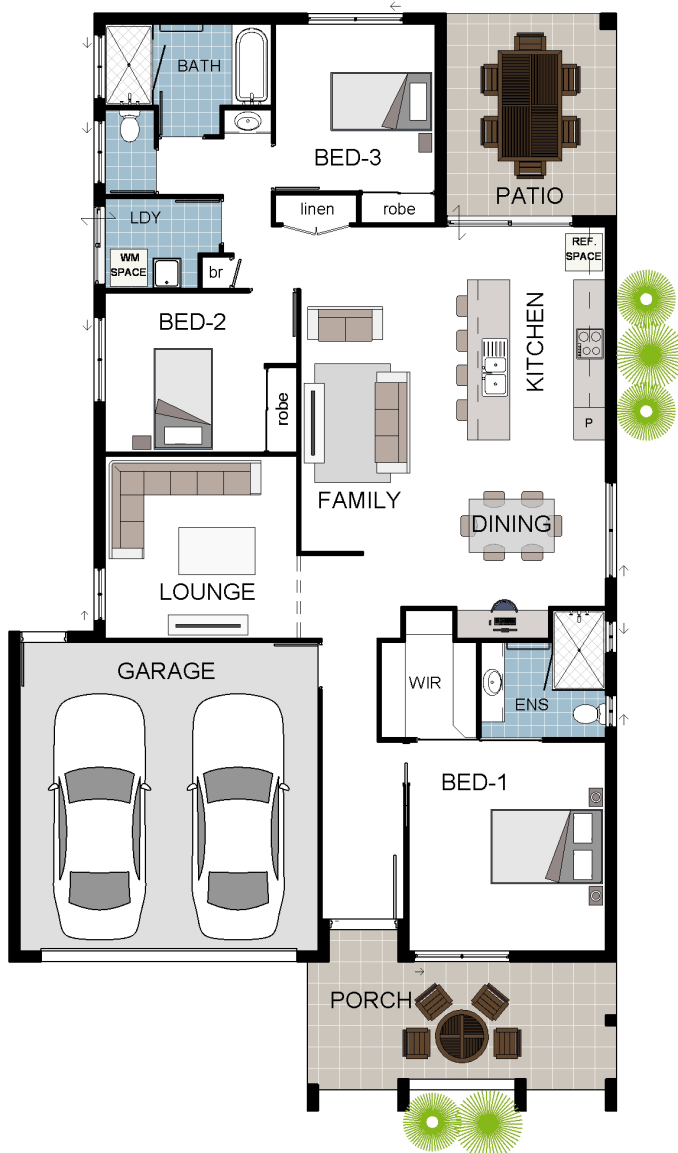

Peace of Mind Guarantees:

Fixed Price Guarantee

5 Month Build Guarantee

12 Month Defect Warranty

Lifetime Structural Warranty

total areas

Living	136.18m²
Garage	35.28m²
Alfresco	15.02m²
Porch	12.16m²

Phone 4795 0900
info@gradyhomes.com.au
www.gradyhomes.com.au

199m² total area