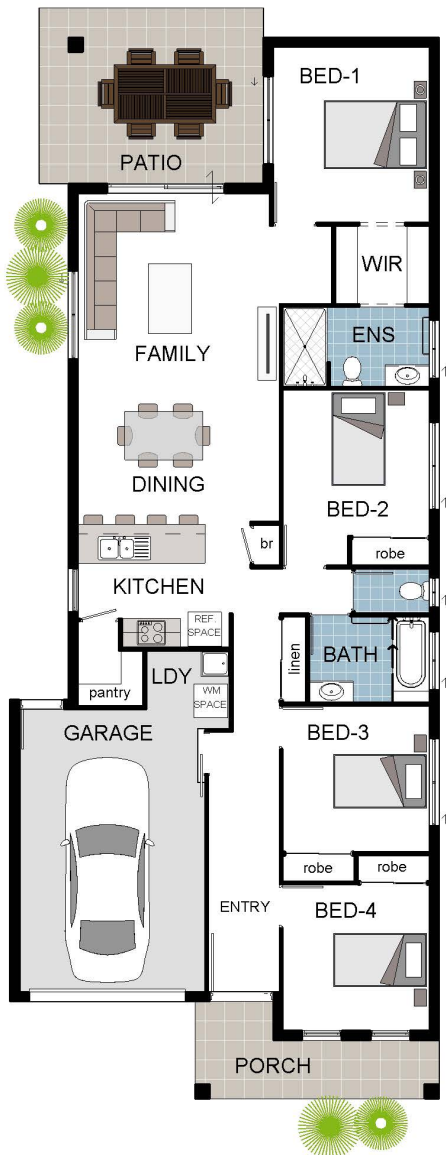

Cascade 1A

4 2 1

Illustration only

People Who Research First Choose to Build with Grady Homes!

Peace of Mind Guarantees:

Fixed Price Guarantee

5 Month Build Guarantee

12 Month Defect Warranty

Lifetime Structural Warranty

total areas

Living	122.16m ²
Garage	26.48m ²
Alfresco	16.56m ²
Porch	7.28m ²

Phone 4795 0900
info@gradyhomes.com.au
www.gradyhomes.com.au

172m² total area

Cascade 1A

4  2  1 