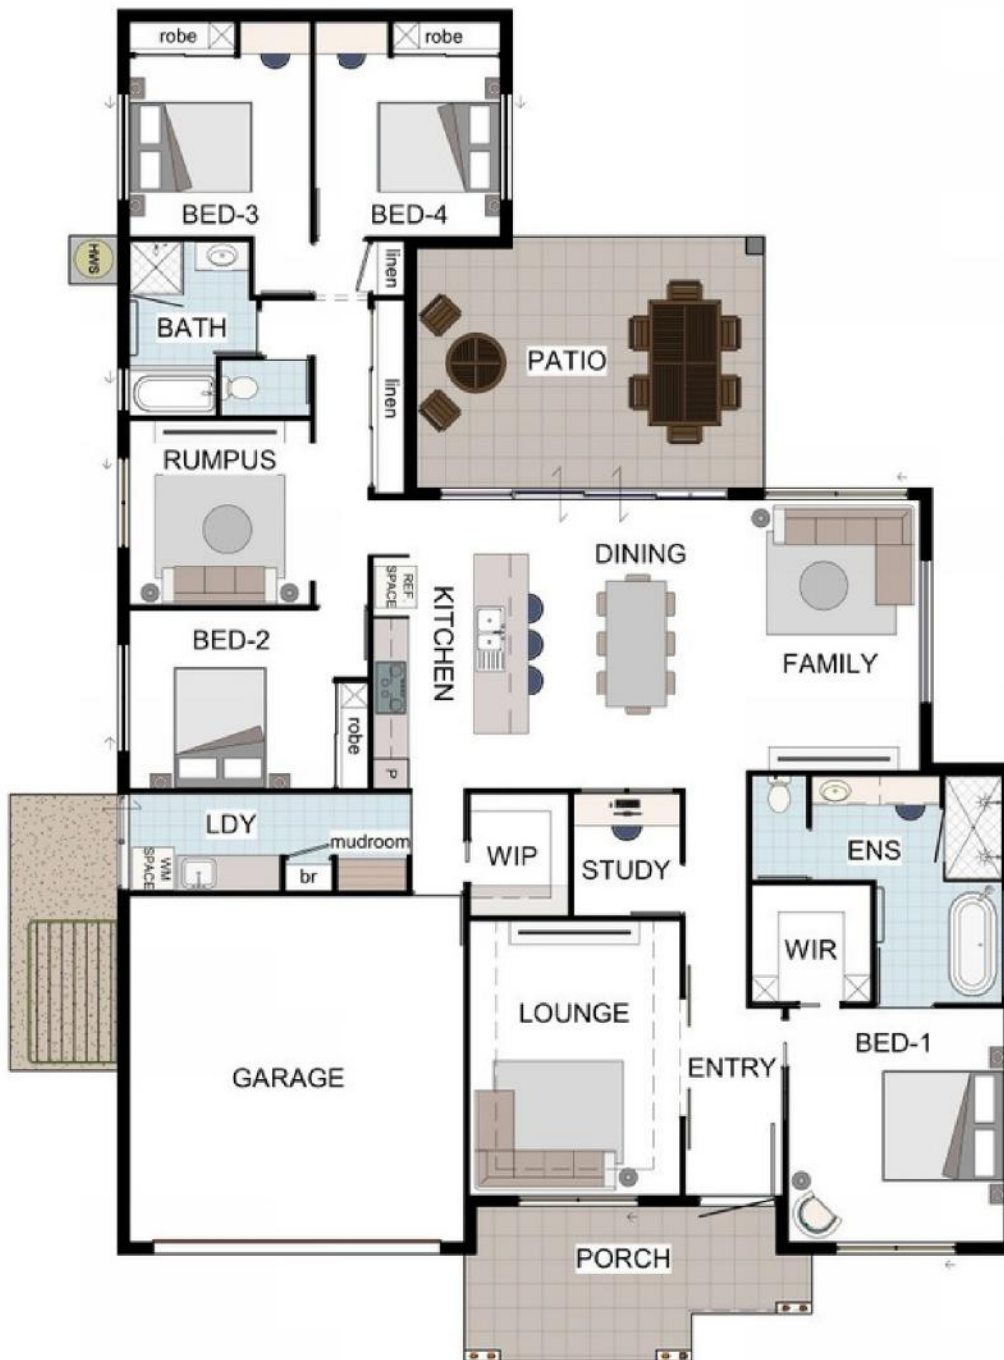

DISPLAY HOME FOR SALE

7% RETURN
LEASE BACK TO BUILDER

42 Harker Circuit
North Shore

264SQM HOME
700SQM BLOCK

Ask to see our *long* list of "Little Extras" that have been included in this home.

DISPLAY HOME FOR SALE

7% RETURN
LEASE BACK TO BUILDER

42 HARKER CIRCUIT
NORTH SHORE

264SQM HOME
700SQM BLOCK

Ask to see our *long* list of "Little Extras" that have been included in this home.

DISPLAY HOME FOR SALE

42 HARKER CIRCUIT
NORTH SHORE

264SQM HOME
700SQM BLOCK

7% RETURN
LEASE BACK TO BUILDER

Ask to see our *long* list of
"Little Extras"
that have been included
in this home.

DISPLAY HOME FOR SALE

42 HARKER CIRCUIT
NORTH SHORE

264SQM HOME
700SQM BLOCK