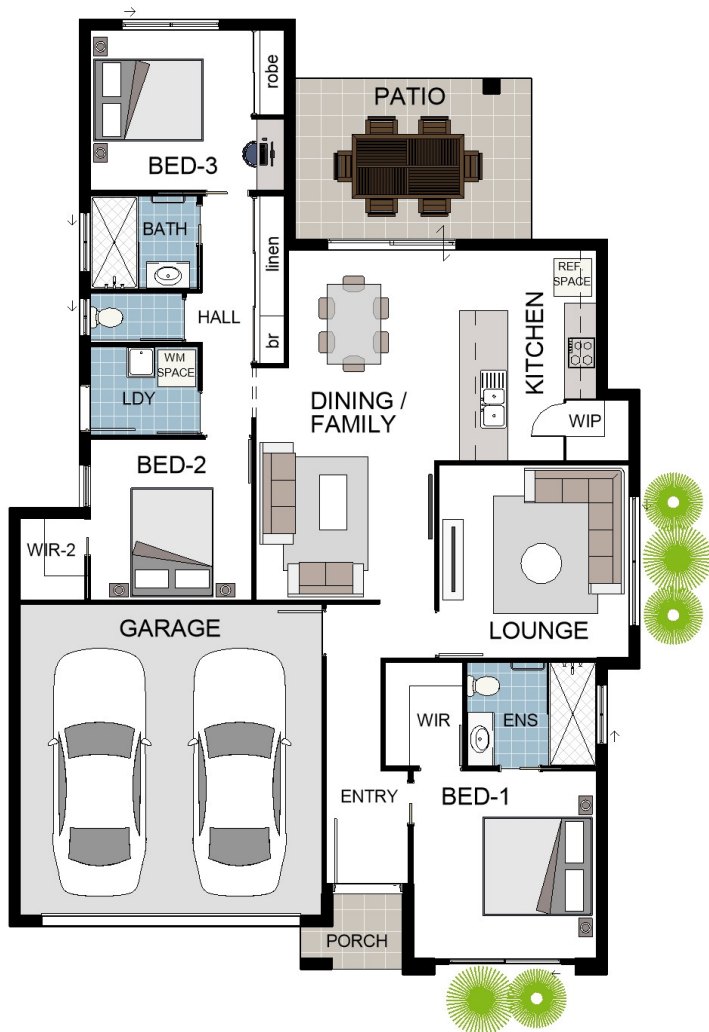

Willow 1a

3  2  2  2 

PEOPLE WHO RESEARCH FIRST - CHOOSE TO BUILD WITH GRADY HOMES

Fixed Price Guarantee

5 Month Build Guarantee

12 Month Defect Warranty

Lifetime Structural Warranty

TOTAL AREAS

LIVING	122.00
GARAGE	34.91
ALFRESCO	13.20
PORCH	2.31

Phone 4795 0900
info@gradyhomes.com.au
www.gradyhomes.com.au

172m² total area

Willow 1a

3  2  2  2 