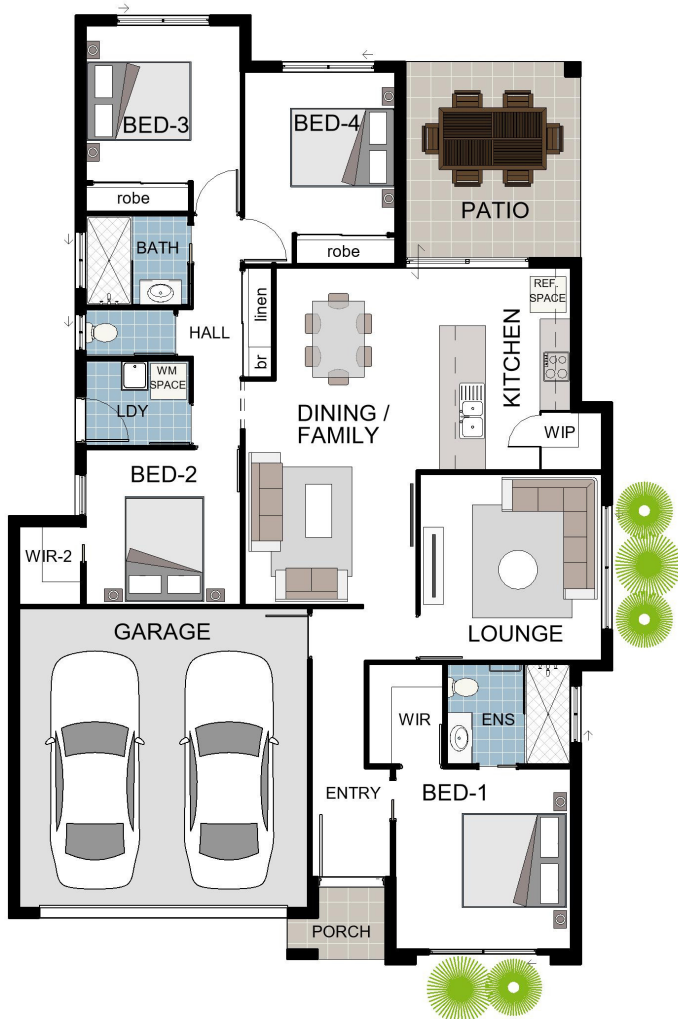

Willow 2a

PEOPLE WHO RESEARCH FIRST - CHOOSE TO BUILD WITH GRADY HOMES

Fixed Price Guarantee

5 Month Build Guarantee

12 Month Defect Warranty

Lifetime Structural Warranty

TOTAL AREAS

LIVING	132.98
GARAGE	34.91
ALFRESCO	12.92
PORCH	2.31

Phone 4795 0900
info@gradyhomes.com.au
www.gradyhomes.com.au

183m² total area

Willow 2a

4  2  2  2 