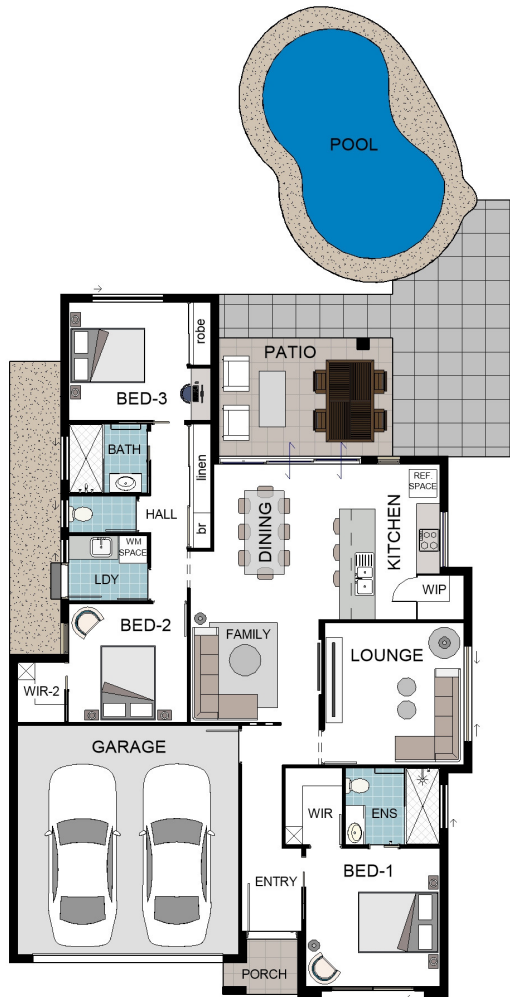

Fixed Price Guarantee

5 Month Build Guarantee

12 Month Defect Warranty

Lifetime Structural Warranty

TOTAL AREAS

LIVING	122.00
GARAGE	34.91
ALFRESCO	13.20
PORCH	2.31