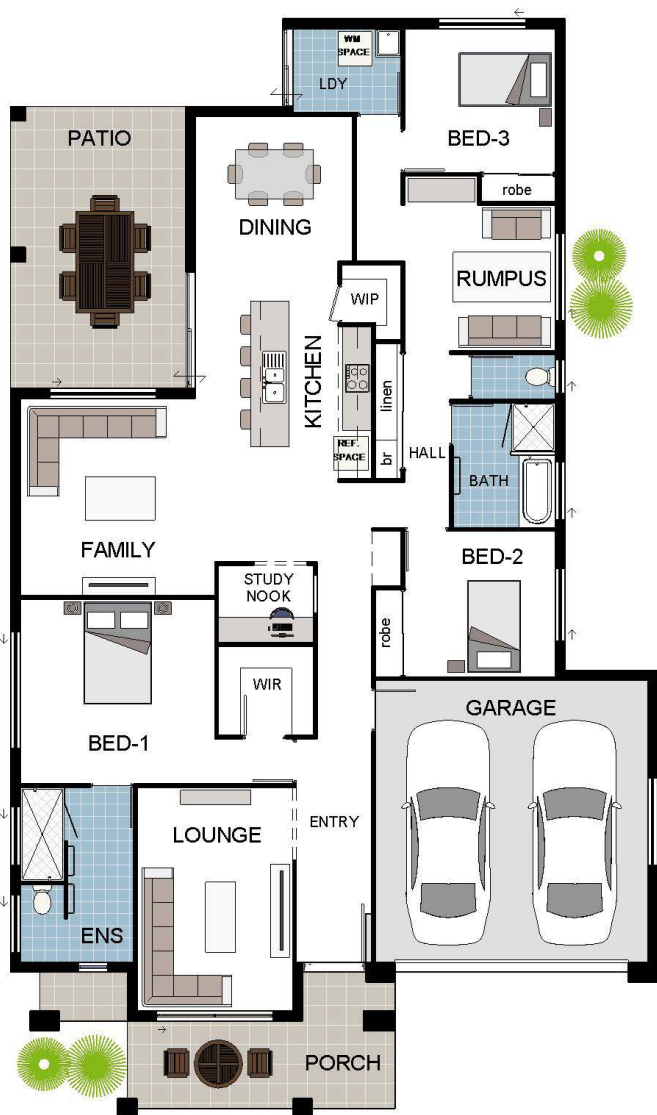

Peace of Mind Guarantees:

Fixed Price Guarantee

5 Month Build Guarantee

12 Month Defect Warranty

Lifetime Structural Warranty

total areas

Living	172.68m²
Garage	35.42m²
Alfresco	20.88m²
Porch	12.00m²

Phone 4795 0900
info@gradyhomes.com.au
www.gradyhomes.com.au

241m² total area