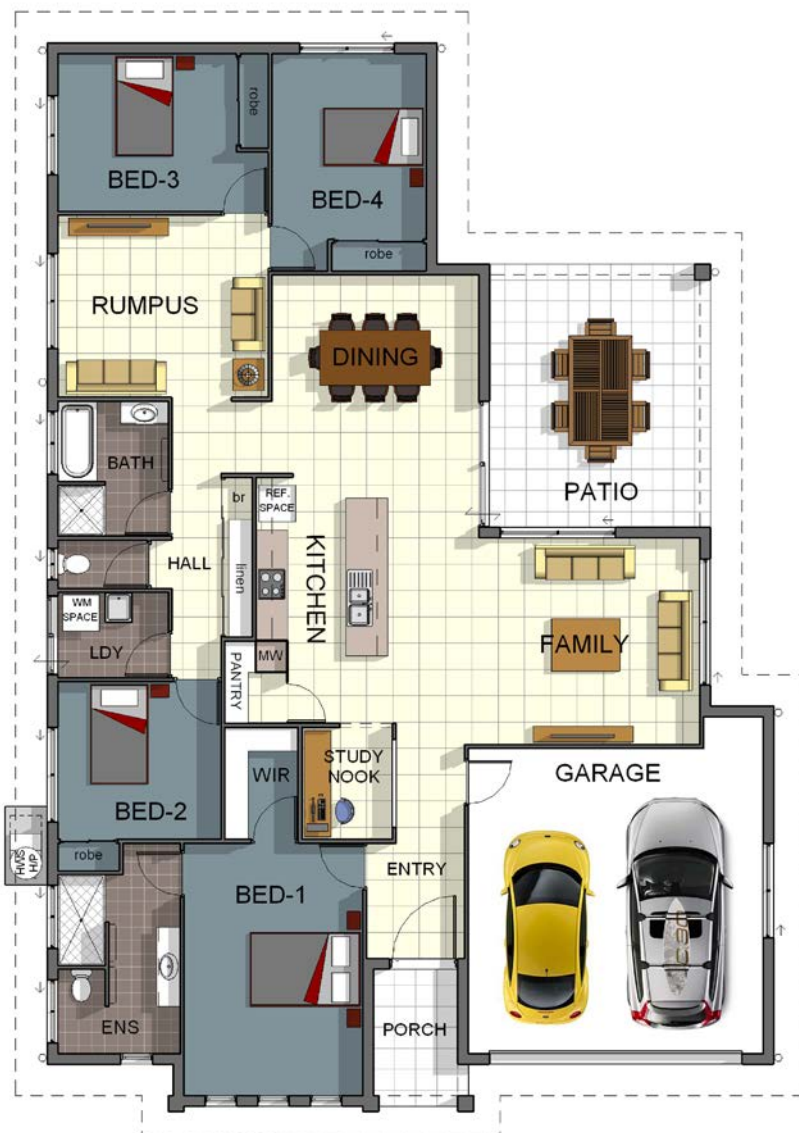

Lifetime Structural Warranty

total areas

Living	173.72m ²
Garage	36.20m ²
Alfresco	21.00m ²
Porch	4.32m ²

Magnetic 2A

4  2  2  1 