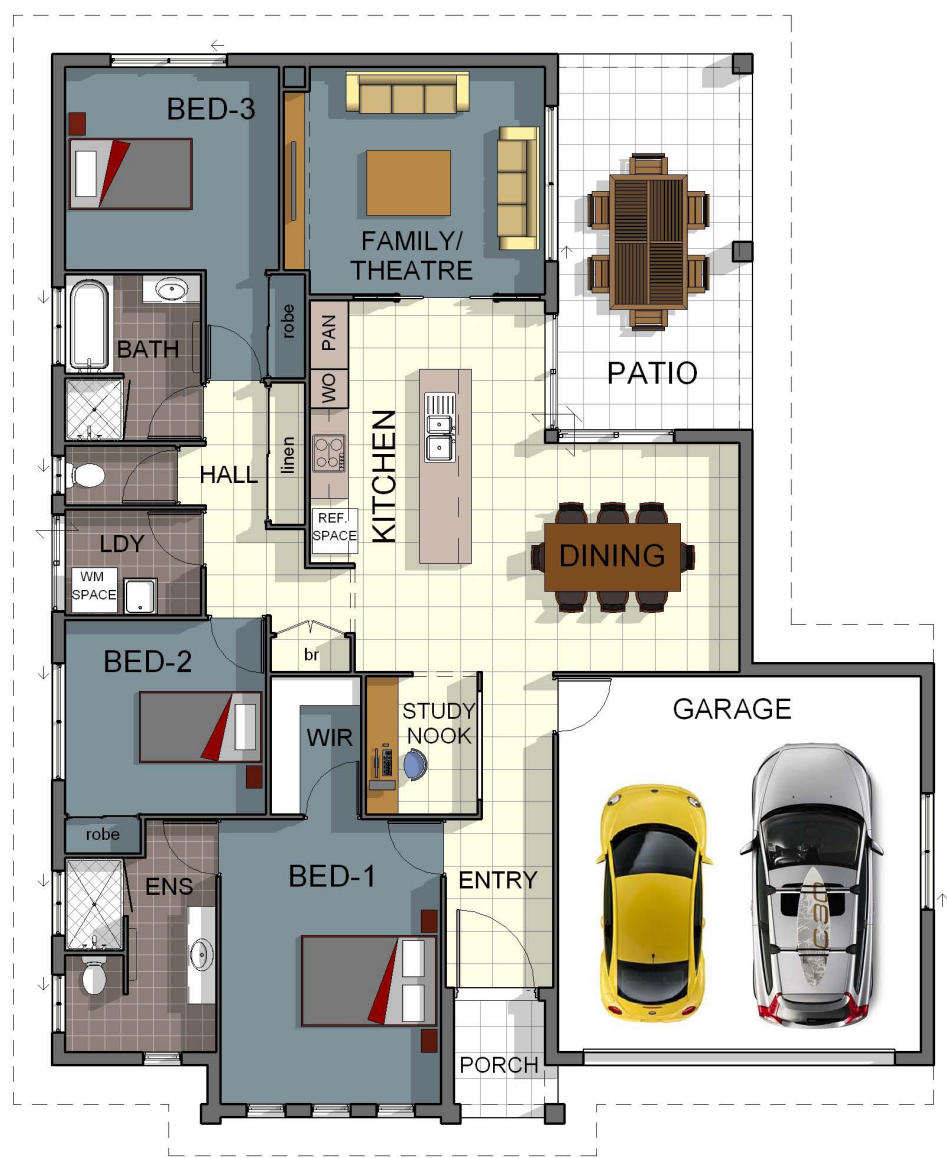

Peace of Mind Guarantees:

Fixed Price Guarantee

5 Month Build Guarantee

12 Month Defect Warranty

Lifetime Structural Warranty

total areas

Living	134.52m²
Garage	35.56m²
Alfresco	17.40m²
Porch	2.68m²

Phone 4795 0900
info@gradyhomes.com.au
www.gradyhomes.com.au

190m² total area