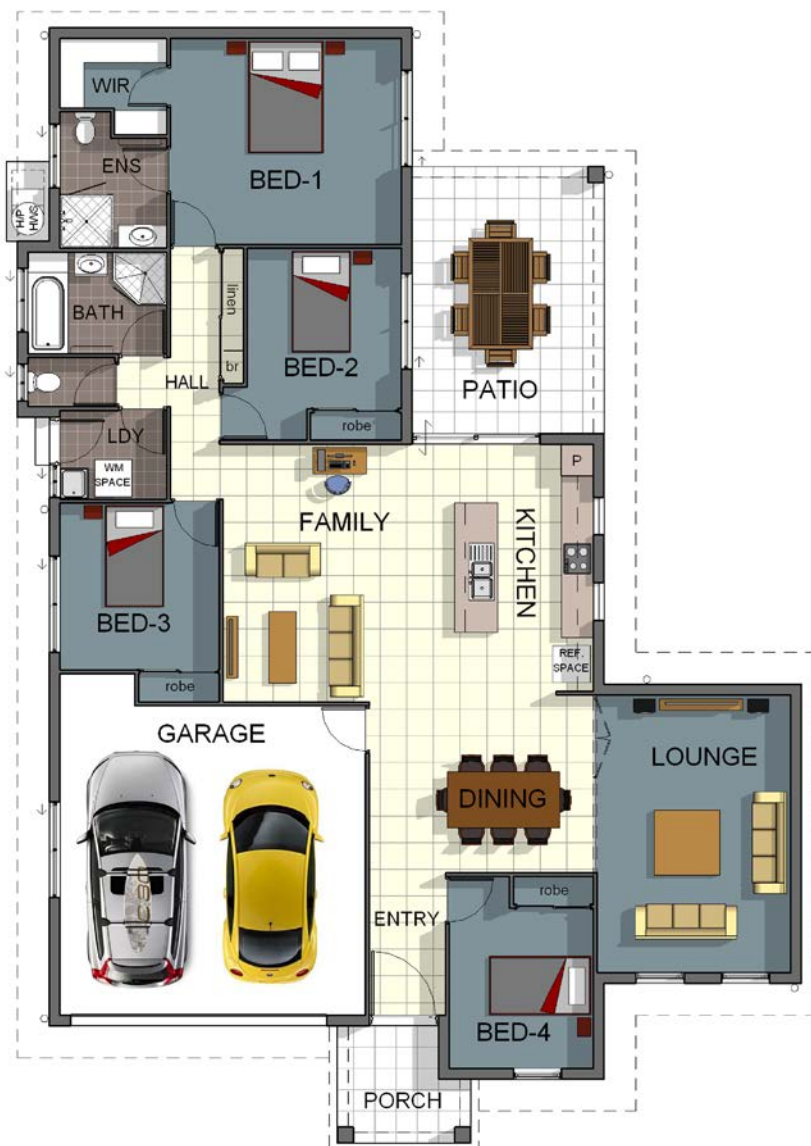

Lifetime Structural Warranty

total areas

Living	156.37m ²
Garage	36.55m ²
Alfresco	18.00m ²
Porch	4.08m ²

Phone 4795 0900
info@gradyhomes.com.au
www.gradyhomes.com.au

215m² total area

Mirage 2C

4  2  2 