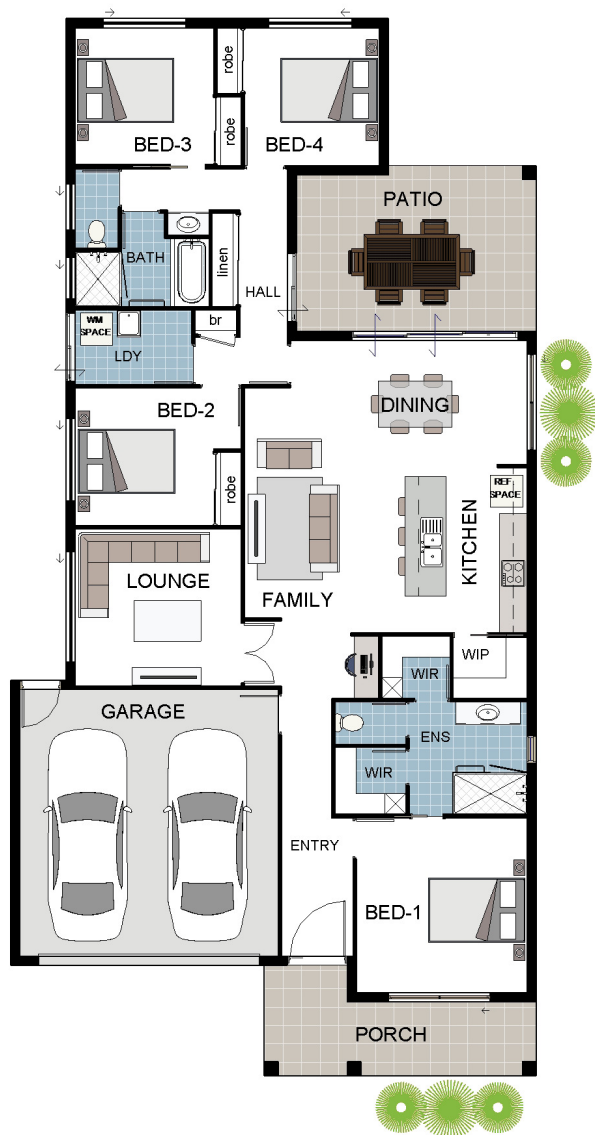

Peace of Mind Guarantees:

Fixed Price Guarantee

5 Month Build Guarantee

12 Month Defect Warranty

Lifetime Structural Warranty

total areas

Living	157.24m²
Garage	35.04m²
Alfresco	18.32m²
Porch	10.88m²

Phone 4795 0900
info@gradyhomes.com.au
www.gradyhomes.com.au

221m² total area