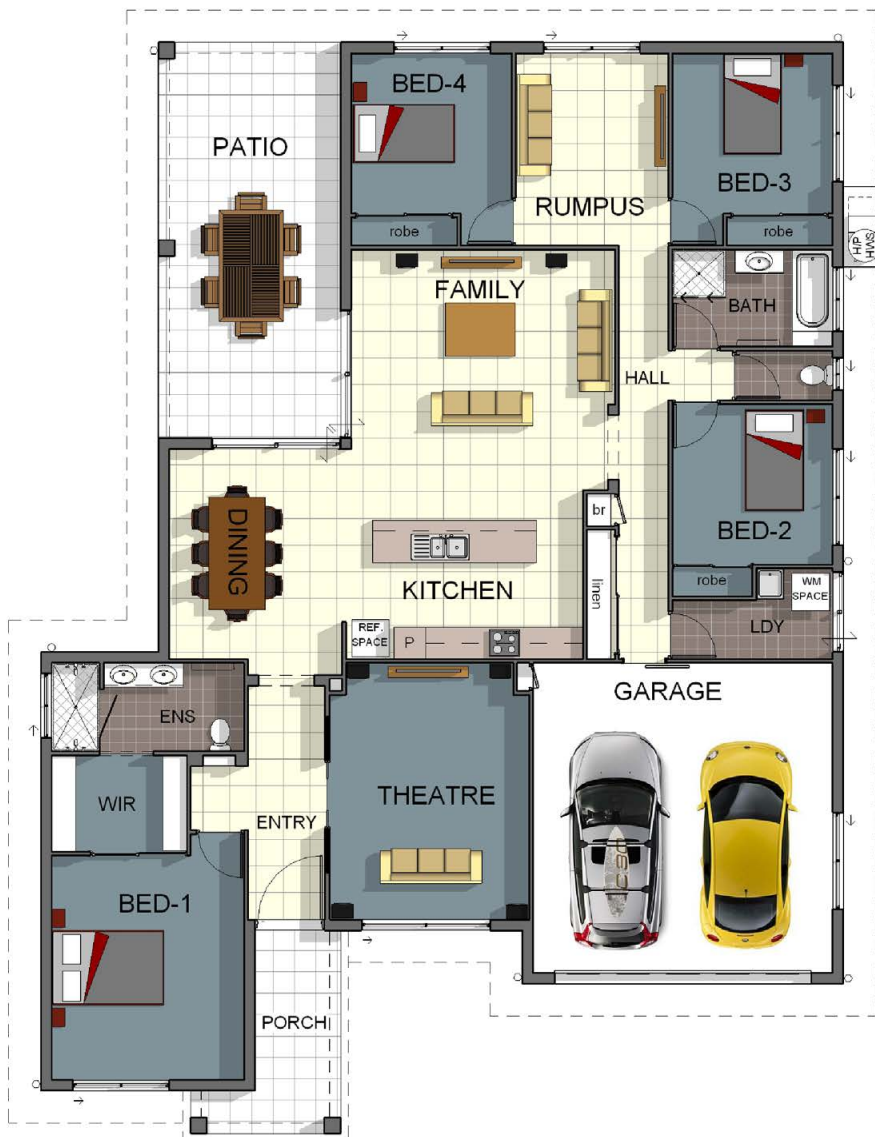

Peace of Mind Guarantees:

Fixed Price Guarantee

5 Month Build Guarantee

12 Month Defect Warranty

Lifetime Structural Warranty

total areas

Living	181.76m²
Garage	35.00m²
Alfresco	25.16m²
Porch	7.04m²

Phone 4795 0900
info@gradyhomes.com.au
www.gradyhomes.com.au

249m² total area